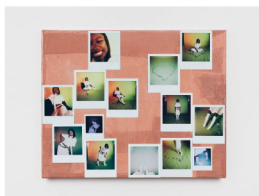

Plrd 1

2022

Polaroid

(Inv# MPL23-313)

Maggie Lee

The Wild 1

2022

Photo, tape, tinsel on canvas

14 x 8 inches

(Inv# MPL23-309)

Maggie Lee

Plrd 2

2022

Polaroid

12 x 12 inches

(Inv# MPL23-314)

Maggie Lee

Miu Miu Girl

2022

Photos, tissue paper on canvas

20 x 16 inches

(Inv# MPL23-306)

Maggie Lee

Pavement + Rainbows

2022

Photos, acrylic, vintage glitter, ribbon on
canvas

19 x 18 inches

(Inv# MPL23-304)

Maggie Lee
Plrd 3
2022
Polaroid
12 x 12 inches
(Inv# MPL23-315)

Maggie Lee
Plrd 4
2022
Polaroid
12 x 12 inches
(Inv# MPL23-316)